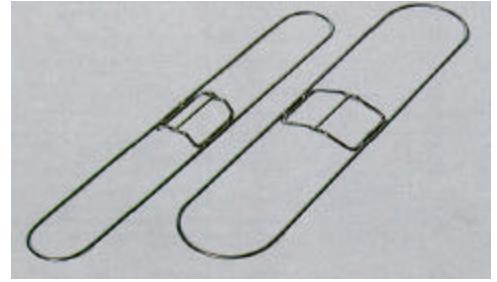

Quick Change Dust Mop Frames

Lyn Distributing chromed heavy-duty industry standard dust mop frames with 5" width and 24", 36", 42", 48", 60", 72" length. Uses Quick Change Handle.

Quick Change Dust Mop Handles

Standard or heavy-duty 60" swivel snap hardwood or fiberglass handle has quick change thumb release to change mops easily. Sold separately from quick change frames.