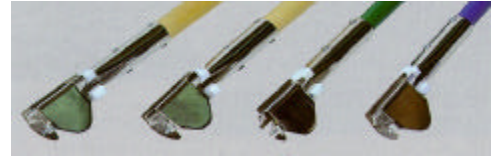

Breakaway Frames for Dust Mops

Specially designed collapsible frame "Breaks" in the middle for easy release of soiled dust mops. Mop common in the rental mop industry. Available in 36" and 48" length and 5" width.