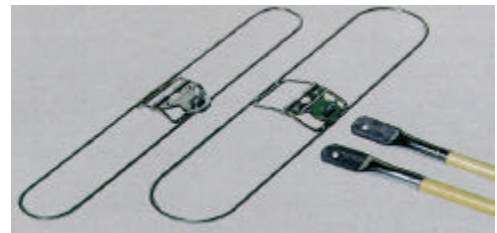

Rotary Bonnets for Carpet

High Profiled designed for efficient shampooing or spot cleaning of all carpets, including deep pile. Excellent also for buffing natural wood floors. Our dura-lon yarn is sewn on white nylon mesh backing. Use with any standard floor machine. Sizes available 15", 17", 19", diameters.